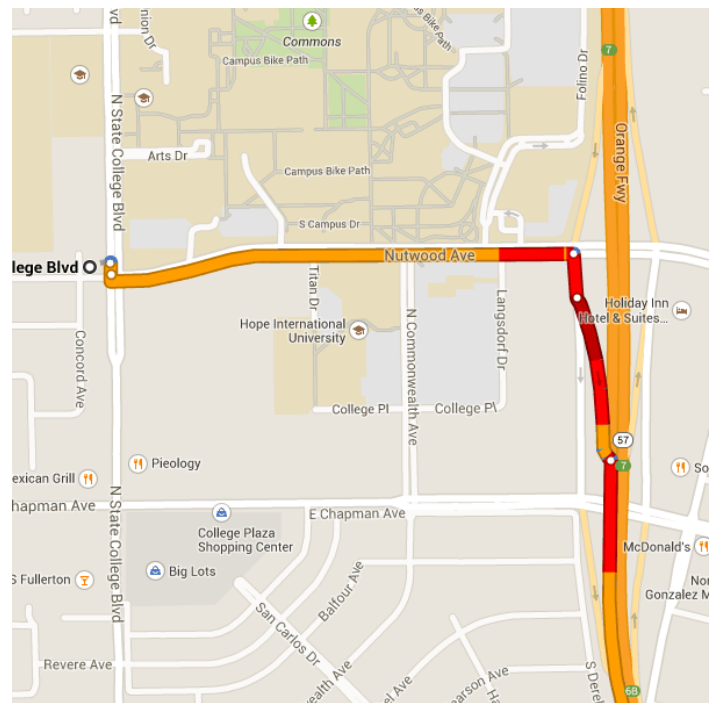

### Directions from 800 N State College Blvd to W Bay Ave & 15th St

**800 N State College Blvd**  
Fullerton, CA 92831

#### Get on CA-57 S from Nutwood Ave

0.7 mi / 2 min

- 1. Head south on N State College Blvd toward Nutwood Ave  
69 ft
- 2. Turn left at the 1st cross street onto Nutwood Ave  
0.5 mi
- 3. Turn right toward CA-57 S  
249 ft
- 4. Take the ramp on the left onto CA-57 S  
0.2 mi

Continue on CA-57 S. Take CA-55 S to Newport Blvd in Newport Beach

20.6 mi / 22 min

- ↑
 5. Merge onto **CA-57 S**  

---

 6.4 mi
- ↙
 6. Take the **I-5 S/Santa Ana** exit on the **left**  

---

 1.1 mi
- ↶
 7. Keep **left**, follow signs for **Main Street S**  

---

 0.1 mi
- ↶
 8. Keep **left** and merge onto **I-5 S**  

---

 2.8 mi
- ↷
 9. Take the exit onto **CA-55 S** toward **Newport Beach**  

---

 10.2 mi

Follow **Newport Blvd** and **W Balboa Blvd** to **15th St**