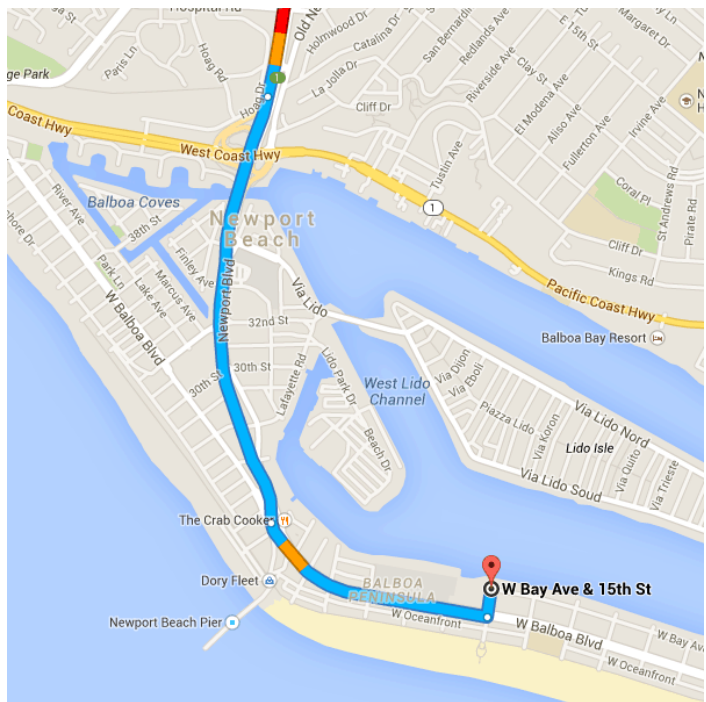

### Directions from 800 N State College Blvd to W Bay Ave & 15th St

**800 N State College Blvd**  
Fullerton, CA 92831

Continue on CA-57 S. Take CA-55 S to Newport Blvd in Newport Beach

20.6 mi / 22 min

- ↑
 5. Merge onto **CA-57 S**  

---

 6.4 mi
- ↙
 6. Take the **I-5 S/Santa Ana** exit on the **left**  

---

 1.1 mi
- ↶
 7. Keep **left**, follow signs for **Main Street S**  

---

 0.1 mi
- ↶
 8. Keep **left** and merge onto **I-5 S**  

---

 2.8 mi
- ↷
 9. Take the exit onto **CA-55 S** toward **Newport Beach**  

---

 10.2 mi

Follow **Newport Blvd** and **W Balboa Blvd** to **15th St**

- 1.5 mi / 4 min
- ↑
 10. Continue onto **Newport Blvd**  

---

 0.9 mi
- ↑
 11. Continue onto **W Balboa Blvd**  

---

 0.5 mi
- ↶
 12. Turn **left** onto **15th St**  

---

 315 ft

**W Bay Ave & 15th St**  
California