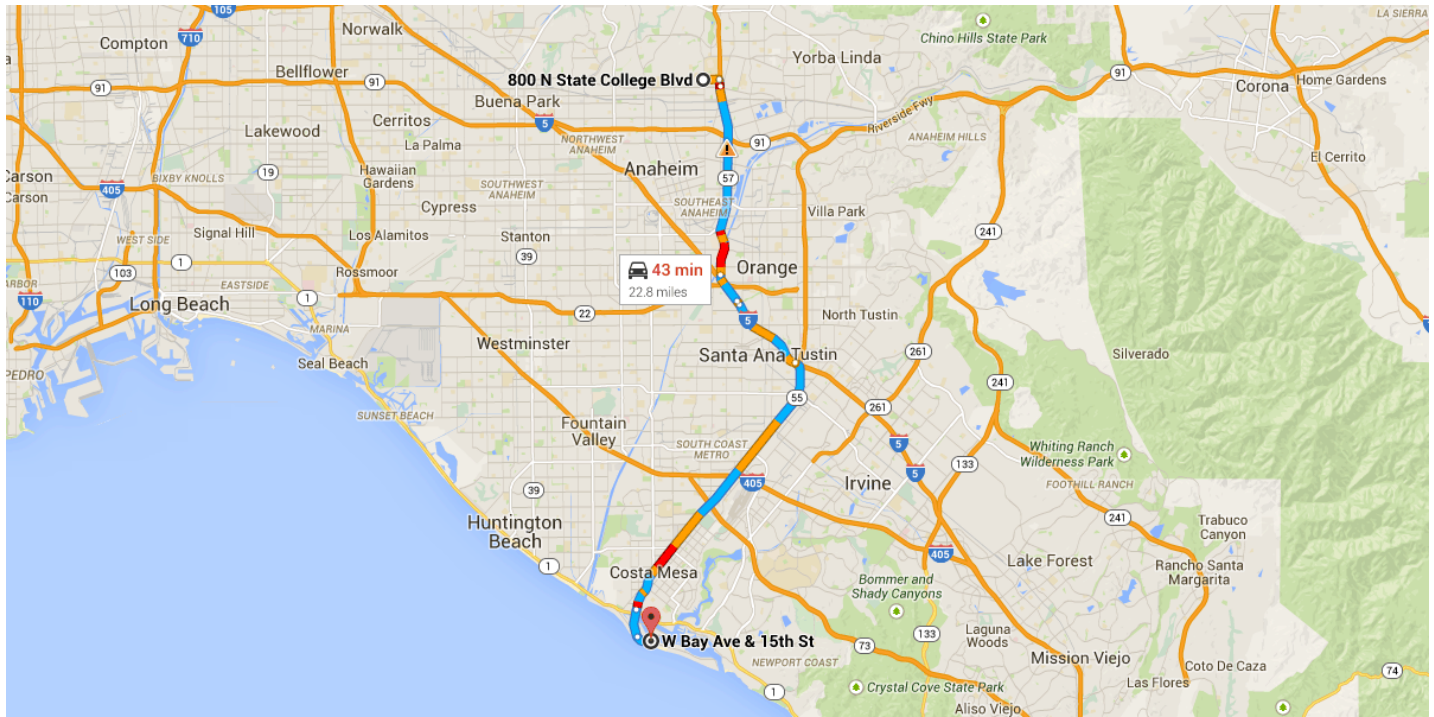

### Directions from 800 N State College Blvd to W Bay Ave & 15th St

**800 N State College Blvd**  
Fullerton, CA 92831

#### Get on CA-57 S from Nutwood Ave

0.7 mi / 2 min

- 1. Head south on N State College Blvd toward Nutwood Ave  
69 ft
- 2. Turn left at the 1st cross street onto Nutwood Ave  
0.5 mi
- 3. Turn right toward CA-57 S  
249 ft
- 4. Take the ramp on the left onto CA-57 S  
0.2 mi

Continue on CA-57 S. Take CA-55 S to Newport Blvd in Newport Beach

20.6 mi / 22 min

- ↑
 5. Merge onto **CA-57 S**  

---

 6.4 mi
- ↙
 6. Take the **I-5 S/Santa Ana** exit on the **left**  

---

 1.1 mi
- ↶
 7. Keep **left**, follow signs for **Main Street S**  

---

 0.1 mi
- ↶
 8. Keep **left** and merge onto **I-5 S**  

---

 2.8 mi
- ↷
 9. Take the exit onto **CA-55 S** toward **Newport Beach**  

---

 10.2 mi

Follow **Newport Blvd** and **W Balboa Blvd** to **15th St**