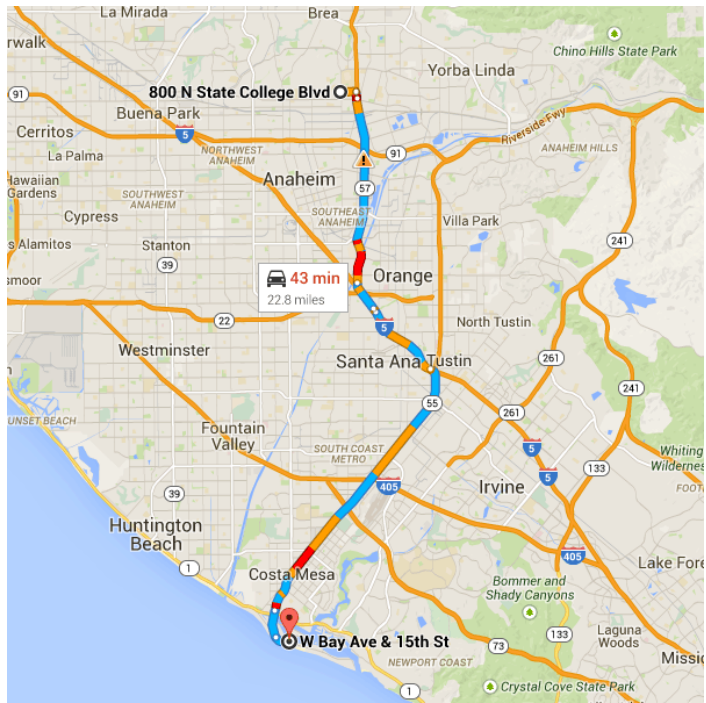

### Directions from 800 N State College Blvd to W Bay Ave & 15th St

**800 N State College Blvd**  
Fullerton, CA 92831

Continue on CA-57 S. Take CA-55 S to Newport Blvd in Newport Beach

20.6 mi / 22 min

- ↑
 5. Merge onto **CA-57 S**  

---

 6.4 mi
- ↙
 6. Take the **I-5 S/Santa Ana** exit on the **left**  

---

 1.1 mi
- ↶
 7. Keep **left**, follow signs for **Main Street S**  

---

 0.1 mi
- ↶
 8. Keep **left** and merge onto **I-5 S**  

---

 2.8 mi
- ↷
 9. Take the exit onto **CA-55 S** toward **Newport Beach**  

---

 10.2 mi

Follow **Newport Blvd** and **W Balboa Blvd** to **15th St**

- 1.5 mi / 4 min
- ↑
 10. Continue onto **Newport Blvd**  

---

 0.9 mi
- ↑
 11. Continue onto **W Balboa Blvd**  

---

 0.5 mi
- ↶
 12. Turn **left** onto **15th St**  

---

 315 ft

**W Bay Ave & 15th St**  
California